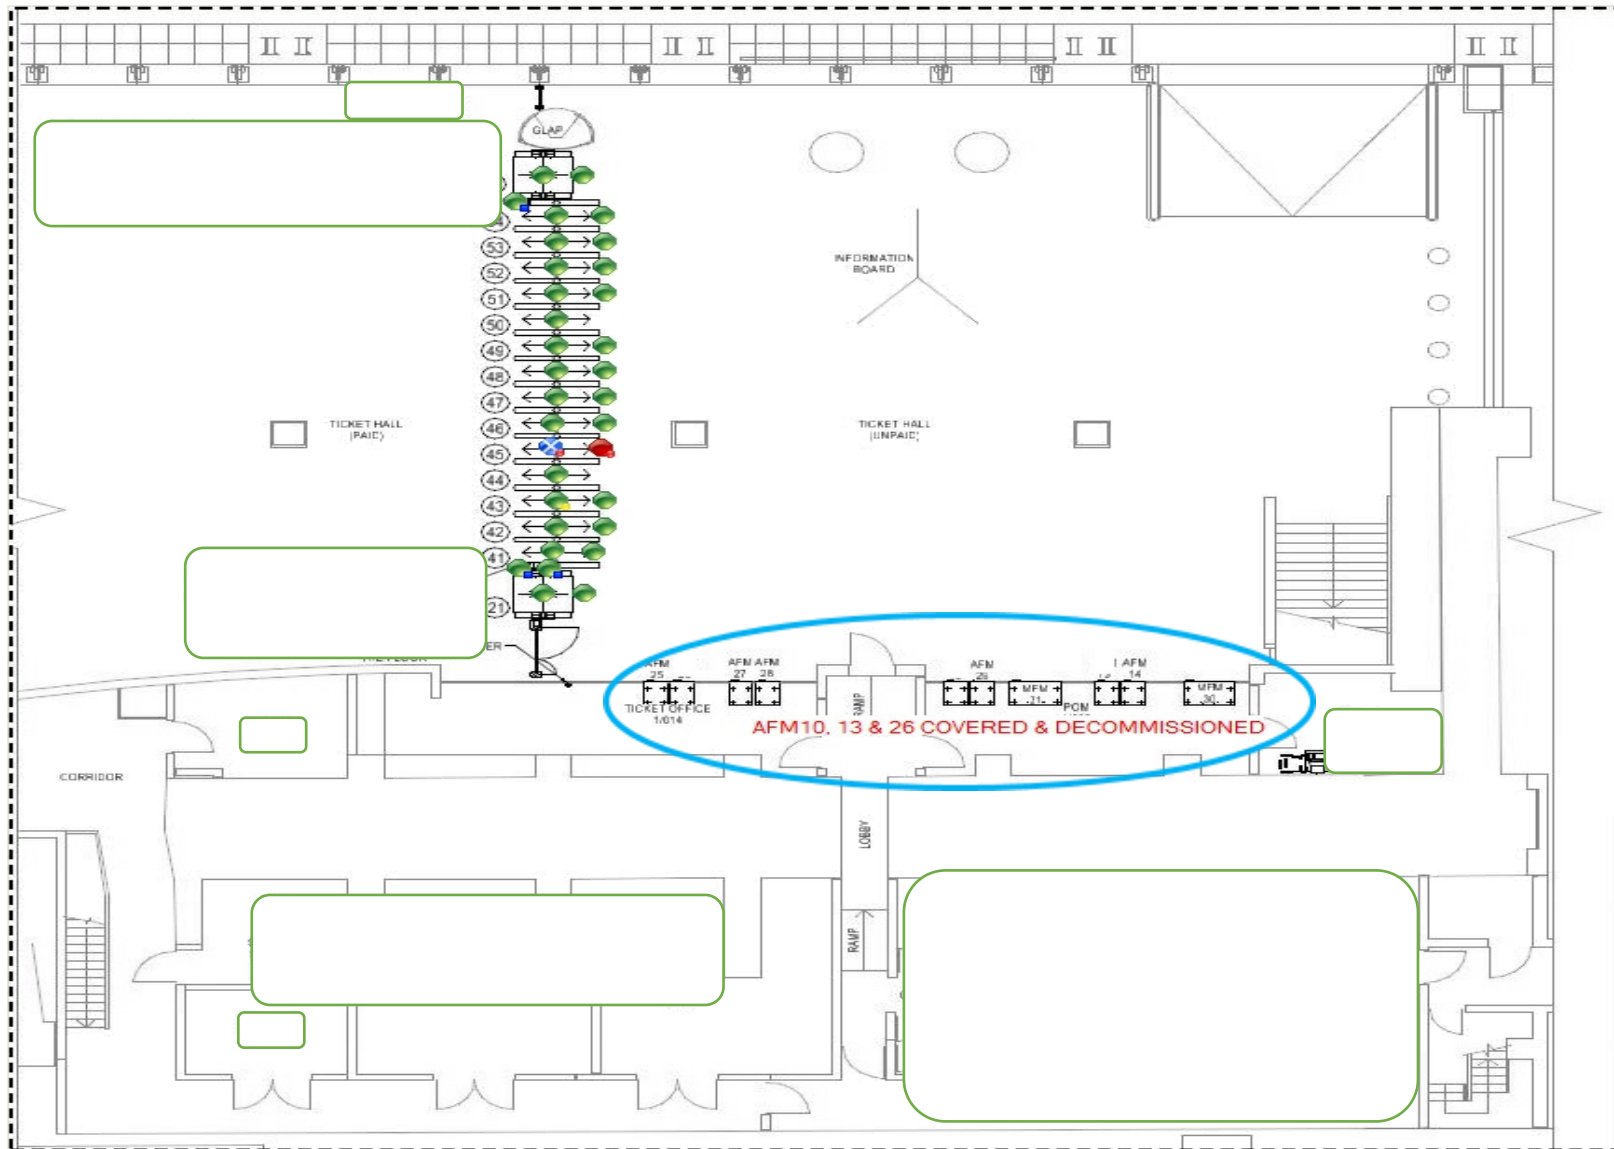

LUL Waterloo (JLE-Colonnade) Station LAN

LUL Waterloo Colonnade Station LAN

LUL Waterloo Main & Int LAN-1

This Device has been decommissioned awaiting drawing update

LUL Waterloo Main & Int LAN-3