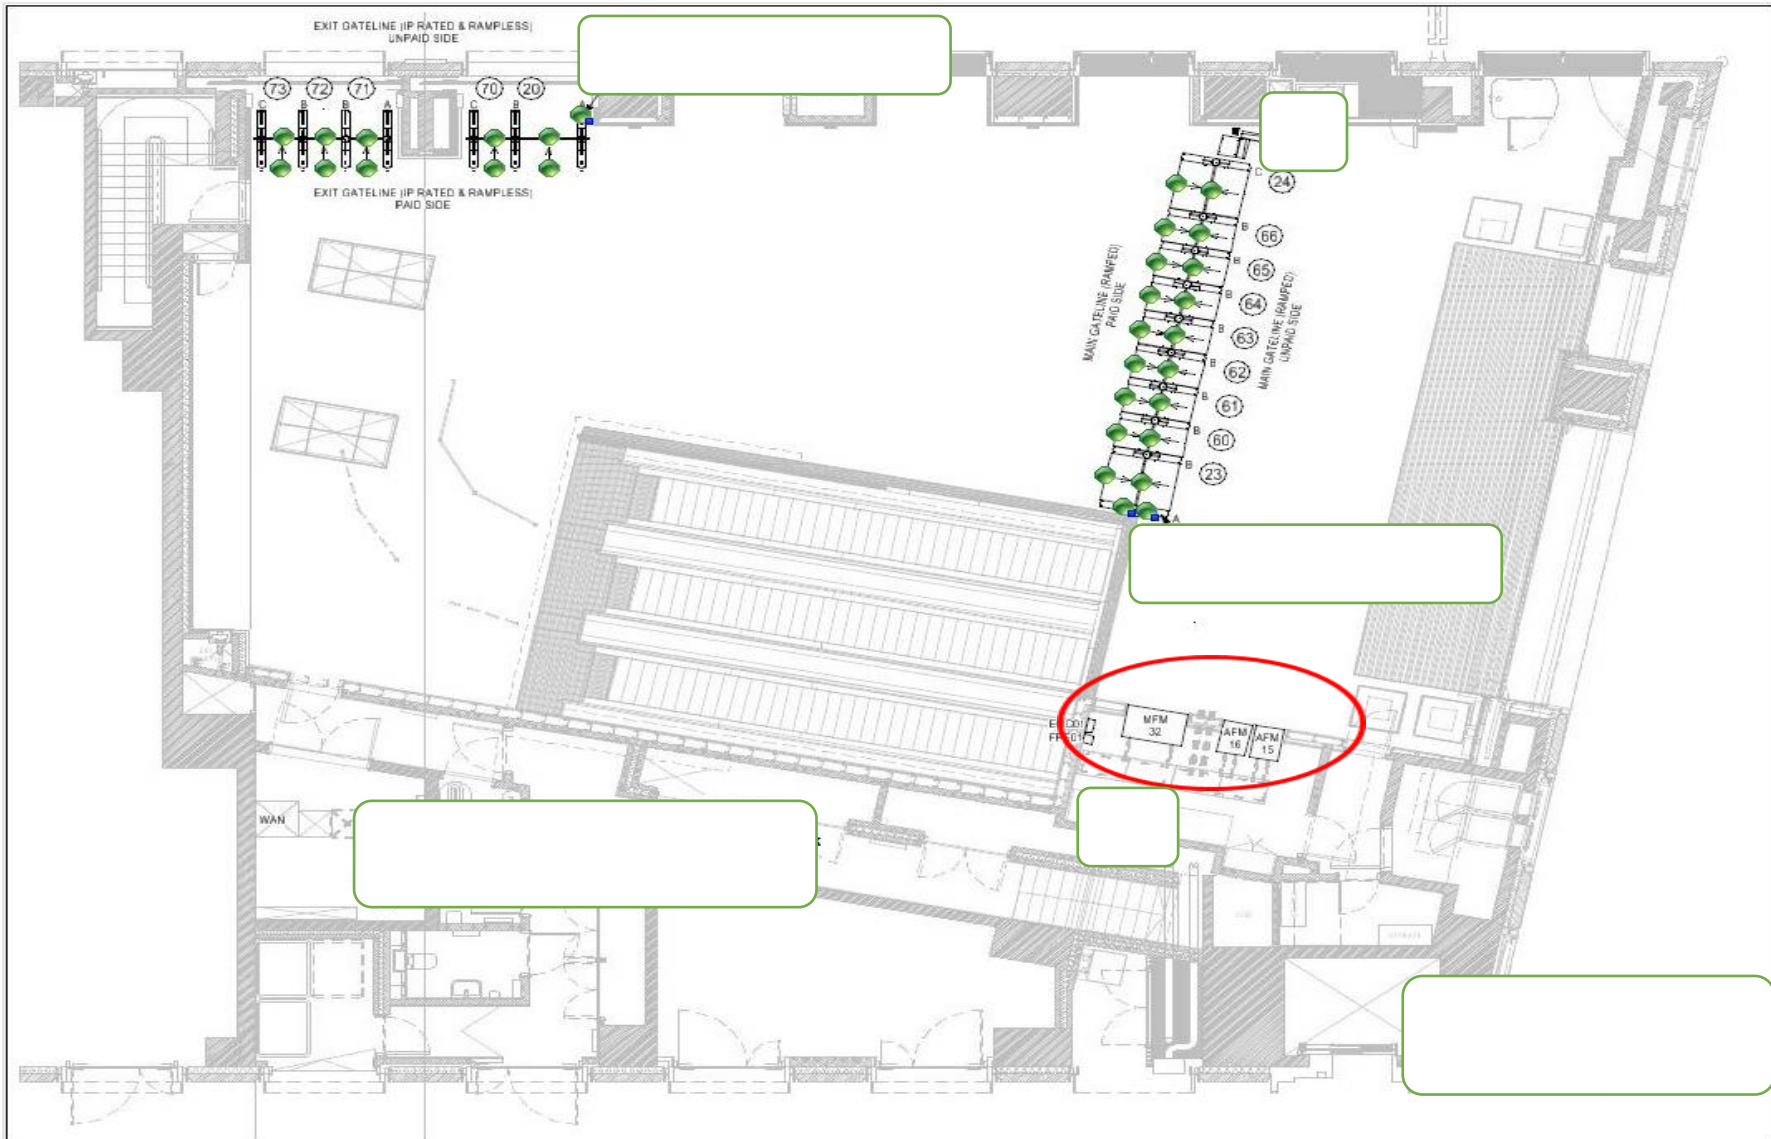

LUL Waterloo (JLE-Colonnade) Station LAN

LUL Waterloo Colonnade Station LAN

LUL Waterloo Main & Int LAN-1

This Device has been decommissioned awaiting drawing update

LUL Waterloo Main & Int LAN-3