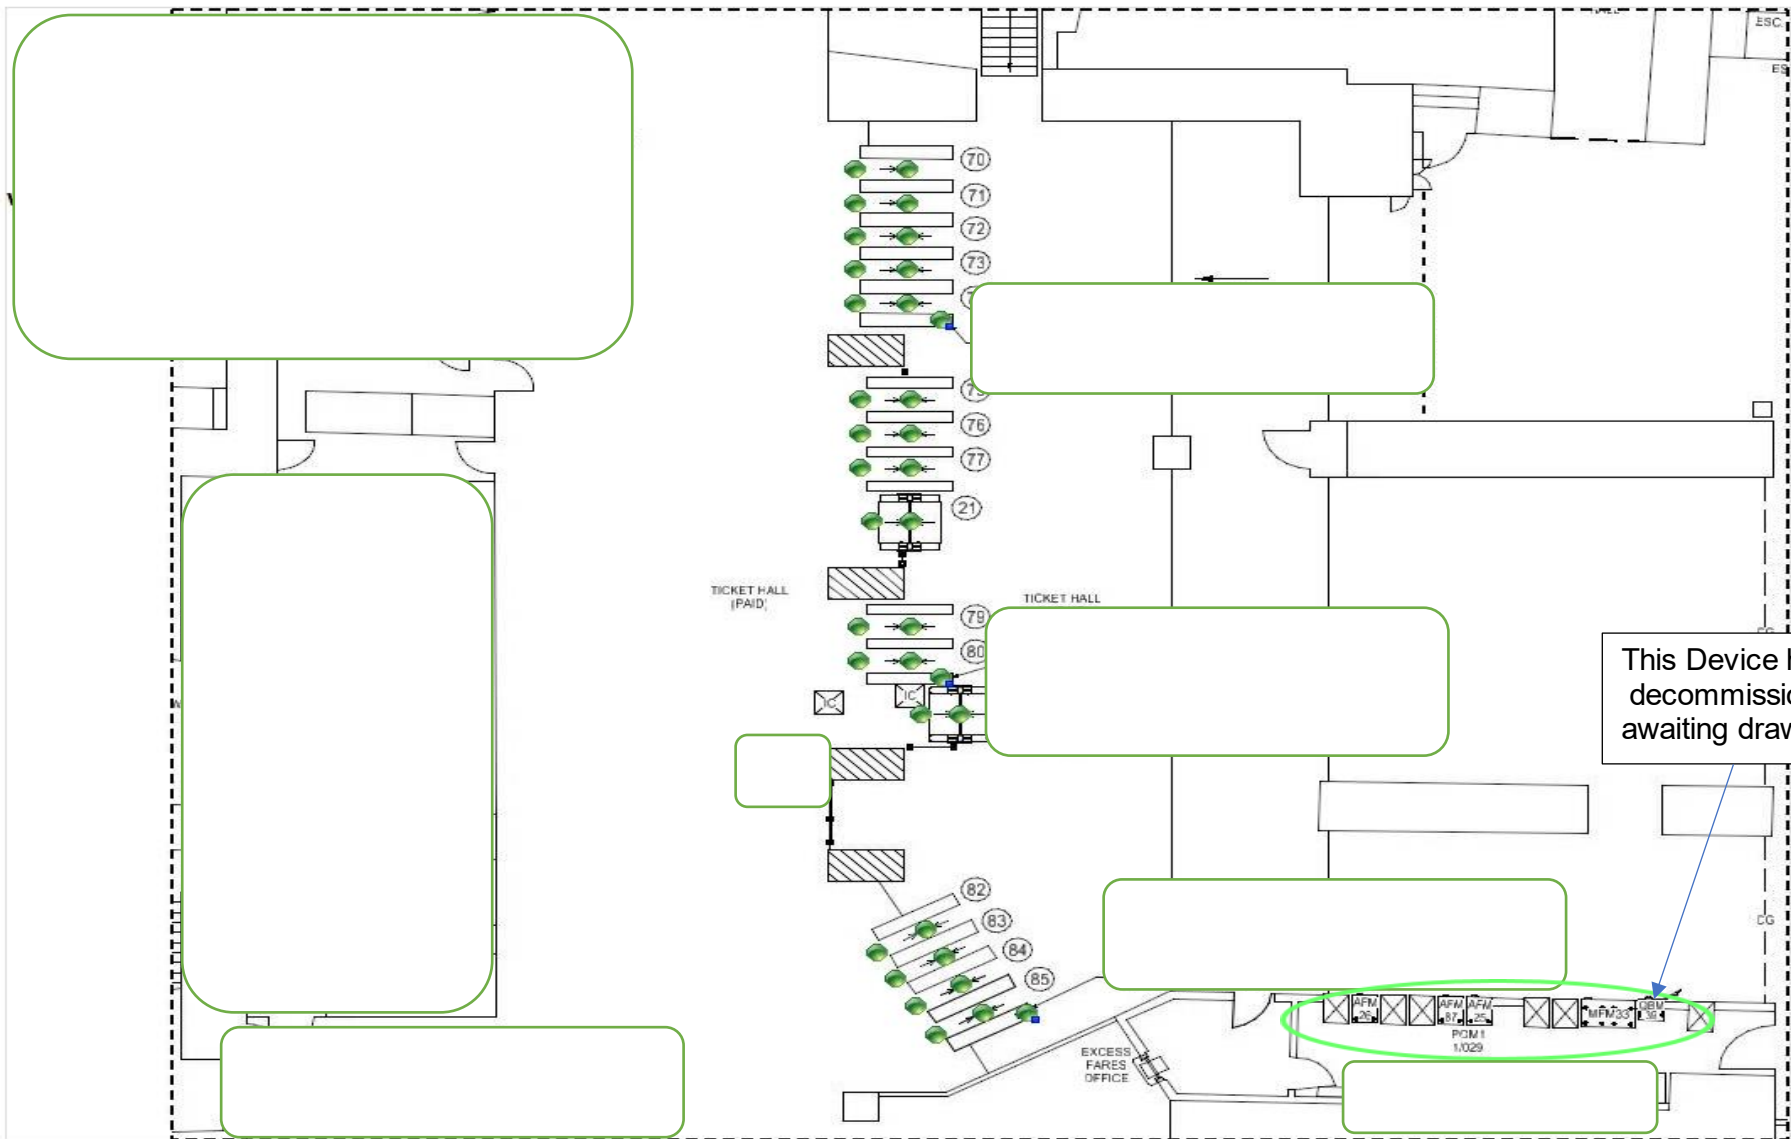

LUL Waterloo (JLE-Colonnade) Station LAN

LUL Waterloo Colonnade Station LAN

LUL Waterloo Main & Int LAN-1

This Device has been decommissioned awaiting drawing update

LUL Waterloo Main & Int LAN-3